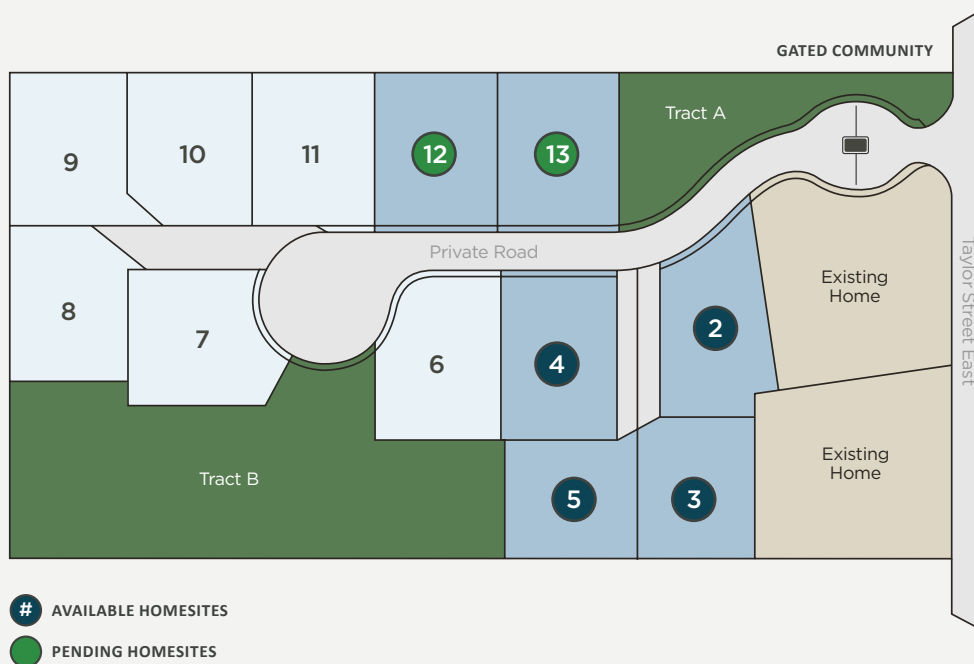

Community Inventory & Map

Rainier Vista . Edgewood, Washington

AVAILABLE, PENDING & SOLD

LOT	PLAN/ SF.	STYLE	FEATURES	MLS#	PRICE	COMP.
2	2630-3	2-Story	4 Beds/ Study/ 2.75 Baths/ 3-Car	TBD	\$629,950	10%
3	2327-2	2-Story	TBD	TBD	TBD	0%
4	2031	Rambler	3 Beds/ 2 Baths/ 3-Car	1409076	\$609,950	10%
5	2630	2-Story	4 Beds/ Study/ 2.75 Baths/ 2+ Car	TBD	TBD	0%
12	2415	Rambler	3 Beds/ Study/ 2.5 Baths/ 3-Car	~	PENDING	0%
13	2474	Rambler	3 Beds/ Study/ 2.5 Baths/ 3-Car	~	PENDING	0%