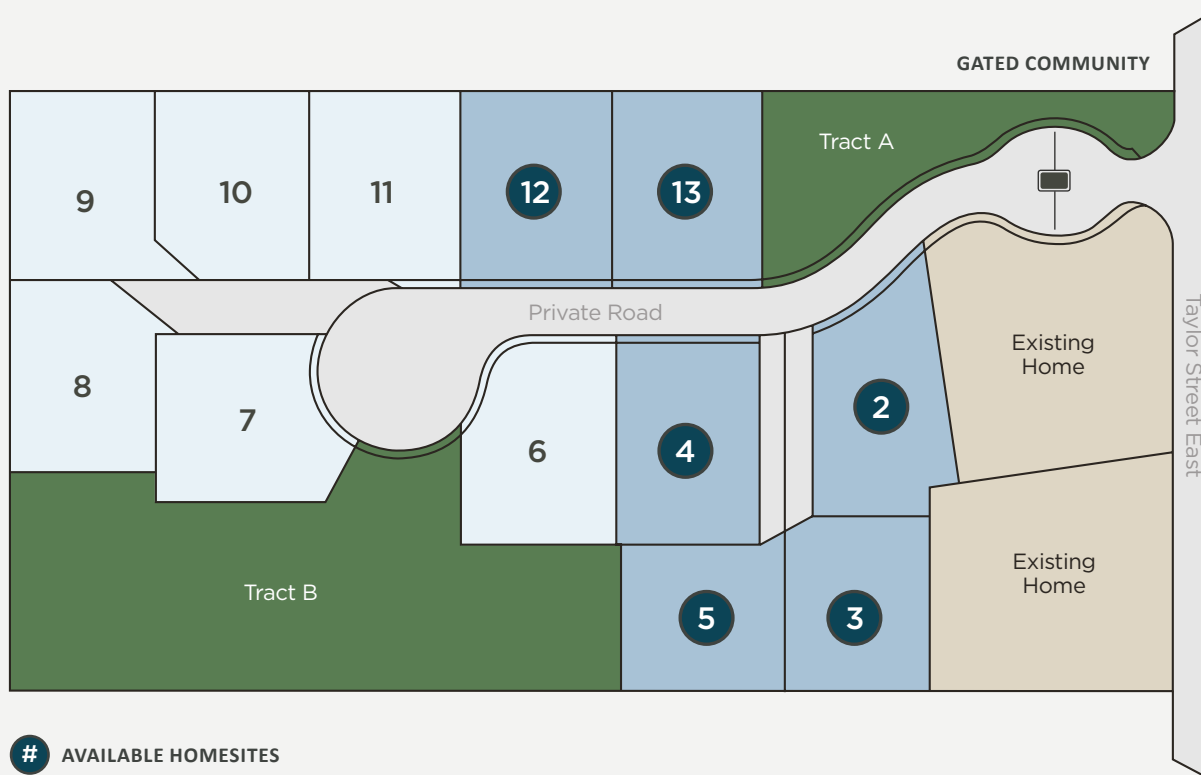

Community Map

Rainier Vista . Edgewood, Washington

[View Inventory Price Sheet for Lot Availability](#)

FOR SALES INFORMATION:
Doug Walker / John L. Scott, Inc. / Cell. (253) 370-1690 / doug@newhomesforyou.com